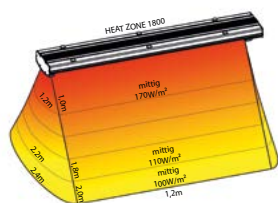

Based on the features of the sun, this infrared heater works completely without any red light. The convex heating section perfectly works above desks and tables. Please notice the manuals as well as the "Technical GUIDE".

Control units

Several control systems are available: Enocean, Elsner Somfy or Elero.

Product tests

Please find the latest product tests on www.ExtremeLine.de

Standard Type / Standard type	1800er	2400er	3200er
Artikelnummer / Article number	(black) 300E-1800BK (white) 300E-1800WT	(black) 300E-2400BK (white) 300E-2400WT	(black) 300E-3200BK (white) 300E-3200WT
Leistung / Power output	max. 1800 W	max. 2400 W	max. 3200 W
Spannung / Voltage	210 - 250 V AC/50 Hz		
Strombedarf / Current demand	ca. 8 A	ca. 11 A	ca. 14 A
Schutzklasse / Protection class	I		
Schutzart / Degree of protection	IPx5		
Maße / Dimensions	100 x 16,9 x 7,5 cm	150 x 16,9 x 7,5 cm	200 x 16,9 x 7,5 cm
Raumreichweite / Room range	ca. 3 m		
Aufheizzeit / Heating-up period	ca. 10 Min.		
Farbe / Color	schwarz / weiß - black / white		
Gewicht / Weight	5 kg	8 kg	10,5 kg
Abstrahlcharakteristik Directional characteristic			Abstrahlwinkel Radiation angle 60° Strahlungswirkungsgrad Efficiency of radiation 65 %