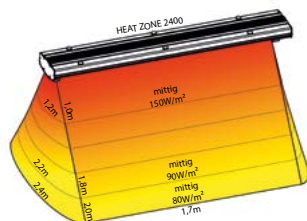

Based on the features of the sun, this infrared heater works completely without any red light. The convex heating section perfectly works above desks and tables. Please notice the manuals as well as the "Technical GUIDE".

Control units

Several control systems are available: Enocean, Elsner Somfy or Elero.

Product tests

Please find the latest product tests on www.ExtremeLine.de

Standard Type / Standard type	1800er	2400er	3200er
Artikelnummer / Article number	(black) 300E-1800BK (white) 300E-1800WT	(black) 300E-2400BK (white) 300E-2400WT	(black) 300E-3200BK (white) 300E-3200WT
Leistung / Power output	max. 1800 W	max. 2400 W	max. 3200 W
Spannung / Voltage	210 - 250 V AC/50 Hz		
Strombedarf / Current demand	ca. 8 A	ca. 11 A	ca. 14 A
Schutzklasse / Protection class	I		
Schutzart / Degree of protection	IPx5		
Maße / Dimensions	100 x 16,9 x 7,5 cm	150 x 16,9 x 7,5 cm	200 x 16,9 x 7,5 cm
Raumreichweite / Room range	ca. 3 m		
Aufheizzeit / Heating-up period	ca. 10 Min.		
Farbe / Color	schwarz / weiß - black / white		
Gewicht / Weight	5 kg	8 kg	10,5 kg
Abstrahlcharakteristik Directional characteristic			Abstrahlwinkel Radiation angle 60° Strahlungswirkungsgrad Efficiency of radiation 65 %