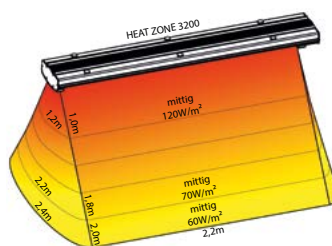

Based on the features of the sun, this infrared heater works completely without any red light. The convex heating section perfectly works above desks and tables. Please notice the manuals as well as the "Technical GUIDE".

Control units

Several control systems are available: Enocean, Elsner Somfy or Elero.

Product tests

Please find the latest product tests on www.ExtremeLine.de

Standard Type / Standard type	1800er	2400er	3200er
Artikelnummer / Article number	(black) 300E-1800BK (white) 300E-1800WT	(black) 300E-2400BK (white) 300E-2400WT	(black) 300E-3200BK (white) 300E-3200WT
Leistung / Power output	max. 1800 W	max. 2400 W	max. 3200 W
Spannung / Voltage	210 - 250 V AC/50 Hz		
Strombedarf / Current demand	ca. 8 A	ca. 11 A	ca. 14 A
Schutzklasse / Protection class	I		
Schutzart / Degree of protection	IPx5		
Maße / Dimensions	100 x 16,9 x 7,5 cm	150 x 16,9 x 7,5 cm	200 x 16,9 x 7,5 cm
Raumreichweite / Room range	ca. 3 m		
Aufheizzeit / Heating-up period	ca. 10 Min.		
Farbe / Color	schwarz / weiß - black / white		
Gewicht / Weight	5 kg	8 kg	10,5 kg
Abstrahlcharakteristik Directional characteristic			Abstrahlwinkel Radiation angle 60° Strahlungswirkungsgrad Efficiency of radiation 65 %